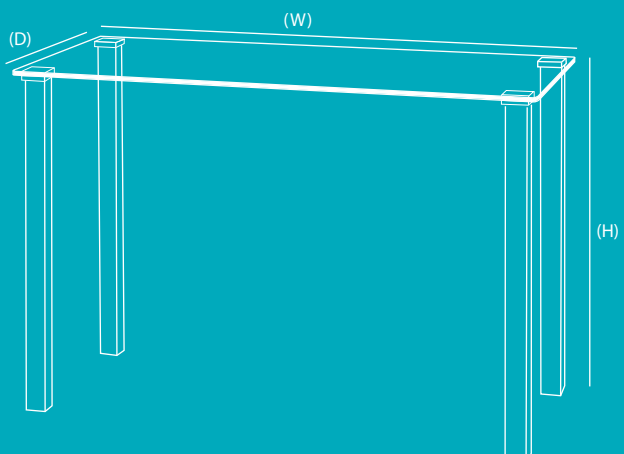

CHOOSE YOUR OPTIONS

Derby Desking is available as a standard unit with a choice of finishes to cherry, walnut, dark wenge or stainless steel and ten sizes of square or rectangular tabletop. All glass sizes can be customised with colours, sandblasting (plain, patterned), or even with a logo to suit.

CUSTOMISE... DIFFERENT SIZES, COLOURS

If you want even more choice, we can customise Derby Desking units with different sizes, colours, finishes or materials.

[Ask your dealer for more details.](#)

*Also look at Slender Pin Elbow Table, Pin Elbow and Micro Tables in Matt Nickel, Bright Chrome, and Minimalist White.

TOP DIMENSIONS

depth (D)	width (W)	depth (D)	width (W)
300 mm	x 1120 mm	800 mm	x 800 mm
500 mm	x 1120 mm	900 mm	x 900 mm
500 mm	x 1350 mm	1000 mm	x 1000 mm
525 mm	x 525 mm	1100 mm	x 1100 mm
600 mm	x 600 mm		
700 mm	x 700 mm		

DESK HEIGHT (H)

The height of all Derby desks is 730 mm.

10mm clear toughened safety glass is standard, but colours, finishes, and other glass type to order. Call now for fast delivery...

Please ensure that there is adequate access to the final location of the furniture including doorways, windows and other areas for access. Tool free assembly. Further information available from www.futureglass.co.uk or +44 (0) 1376 330300. We would be happy to help.